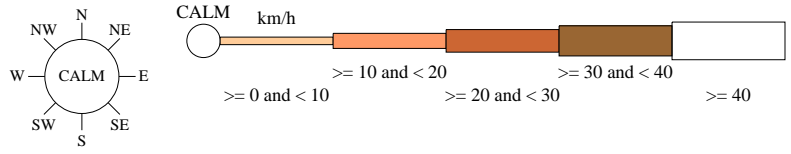

Rose of Wind direction versus Wind speed in km/h (02 Jan 1957 to 12 May 1996)

Custom times selected, refer to attached note for details

YORK POST OFFICE

Site No: 010144 • Opened Jan 1877 • Closed May 1996 • Latitude: -31.8836° • Longitude: 116.7581° • Elevation 174m

An asterisk (*) indicates that calm is less than 0.5%.

Other important info about this analysis is available in the accompanying notes.

3 pm Nov
1019 Total Observations

Calm 19%