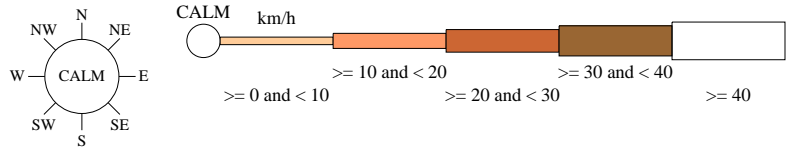

# Rose of Wind direction versus Wind speed in km/h (02 Jan 1957 to 12 May 1996)

Custom times selected, refer to attached note for details

## YORK POST OFFICE

Site No: 010144 • Opened Jan 1877 • Closed May 1996 • Latitude: -31.8836° • Longitude: 116.7581° • Elevation 174m

An asterisk (\*) indicates that calm is less than 0.5%.

Other important info about this analysis is available in the accompanying notes.