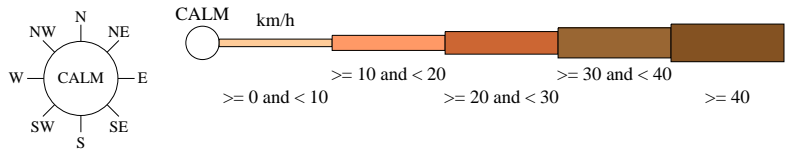

Rose of Wind direction versus Wind speed in km/h (02 Jan 1957 to 12 May 1996)

Custom times selected, refer to attached note for details

YORK POST OFFICE

Site No: 010144 • Opened Jan 1877 • Closed May 1996 • Latitude: -31.8836° • Longitude: 116.7581° • Elevation 174m

An asterisk (*) indicates that calm is less than 0.5%.

Other important info about this analysis is available in the accompanying notes.

9 am Apr
1097 Total Observations

Calm 48%