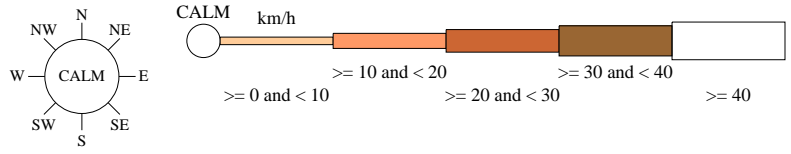

Rose of Wind direction versus Wind speed in km/h (02 Jan 1957 to 12 May 1996)

Custom times selected, refer to attached note for details

YORK POST OFFICE

Site No: 010144 • Opened Jan 1877 • Closed May 1996 • Latitude: -31.8836° • Longitude: 116.7581° • Elevation 174m

An asterisk (*) indicates that calm is less than 0.5%.

Other important info about this analysis is available in the accompanying notes.

9 am Apr
1097 Total Observations

Calm 48%