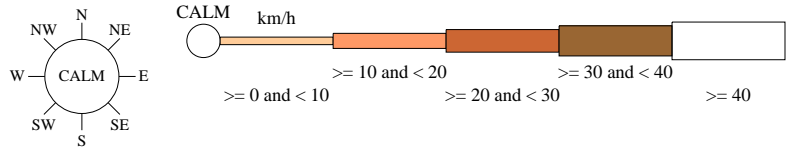

Rose of Wind direction versus Wind speed in km/h (02 Jan 1957 to 12 May 1996)

Custom times selected, refer to attached note for details

YORK POST OFFICE

Site No: 010144 • Opened Jan 1877 • Closed May 1996 • Latitude: -31.8836° • Longitude: 116.7581° • Elevation 174m

An asterisk (*) indicates that calm is less than 0.5%.

Other important info about this analysis is available in the accompanying notes.

9 am Dec
1088 Total Observations

Calm 26%