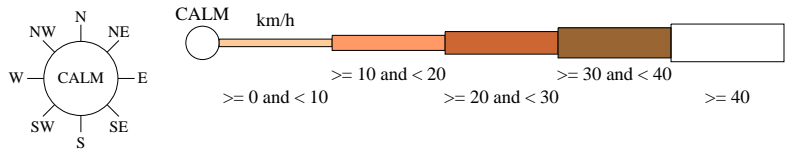

Rose of Wind direction versus Wind speed in km/h (02 Jan 1957 to 12 May 1996)

Custom times selected, refer to attached note for details

YORK POST OFFICE

Site No: 010144 • Opened Jan 1877 • Closed May 1996 • Latitude: -31.8836° • Longitude: 116.7581° • Elevation 174m

An asterisk (*) indicates that calm is less than 0.5%.

Other important info about this analysis is available in the accompanying notes.

9 am Feb
1027 Total Observations

Calm 27%