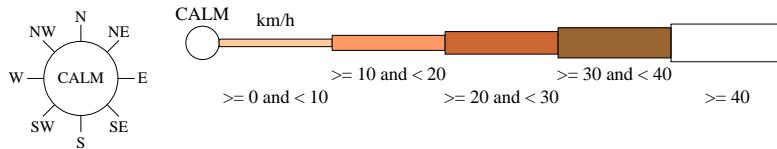

Rose of Wind direction versus Wind speed in km/h (02 Jan 1957 to 12 May 1996)

Custom times selected, refer to attached note for details

YORK POST OFFICE

Site No: 010144 • Opened Jan 1877 • Closed May 1996 • Latitude: -31.8836° • Longitude: 116.7581° • Elevation 174m

An asterisk (*) indicates that calm is less than 0.5%.

Other important info about this analysis is available in the accompanying notes.

9 am Mar
1121 Total Observations

Calm 29%