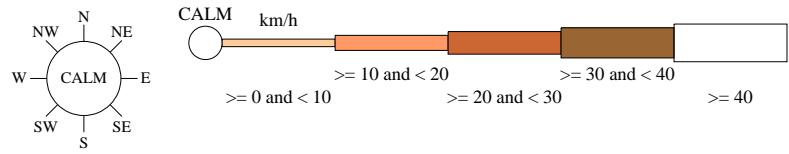

Rose of Wind direction versus Wind speed in km/h (02 Jan 1957 to 12 May 1996)

Custom times selected, refer to attached note for details

YORK POST OFFICE

Site No: 010144 • Opened Jan 1877 • Closed May 1996 • Latitude: -31.8836° • Longitude: 116.7581° • Elevation 174m

An asterisk (*) indicates that calm is less than 0.5%.

Other important info about this analysis is available in the accompanying notes.

9 am Sep
1043 Total Observations

Calm 47%