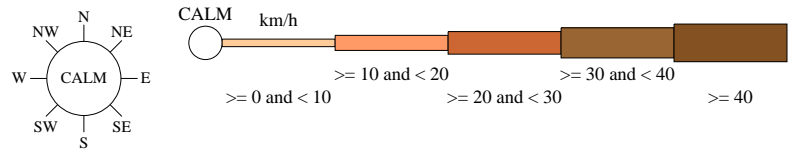

Rose of Wind direction versus Wind speed in km/h (02 Jan 1957 to 12 May 1996)

Custom times selected, refer to attached note for details

YORK POST OFFICE

Site No: 010144 • Opened Jan 1877 • Closed May 1996 • Latitude: -31.8836° • Longitude: 116.7581° • Elevation 174m

An asterisk (*) indicates that calm is less than 0.5%.

Other important info about this analysis is available in the accompanying notes.

9 am Sep
1043 Total Observations

Calm 47%