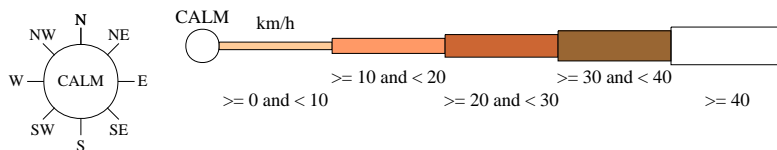

Rose of Wind direction versus Wind speed in km/h (01 Jan 1969 to 30 Sep 2010)

Custom times selected, refer to attached note for details

WARBURTON AIRFIELD

Site No: 013011 • Opened Jan 1940 • Still Open • Latitude: -26.1317° • Longitude: 126.5839° • Elevation 459m

An asterisk (*) indicates that calm is less than 0.5%.

Other important info about this analysis is available in the accompanying notes.

3 pm
6685 Total Observations

Calm 1%