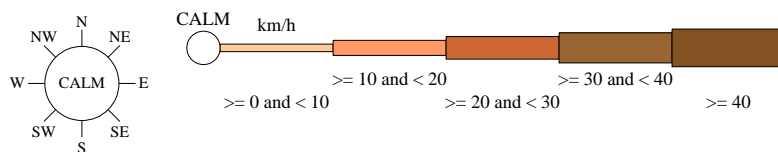

Rose of Wind direction versus Wind speed in km/h (01 Jan 1957 to 04 Dec 2019)

Custom times selected, refer to attached note for details

WILUNA

Site No: 013012 • Opened Jan 1898 • Closed Dec 2019 • Latitude: -26.5914° • Longitude: 120.2258° • Elevation 521m

An asterisk (*) indicates that calm is less than 0.5%.

Other important info about this analysis is available in the accompanying notes.

3 pm Apr
1618 Total Observations

Calm 6%