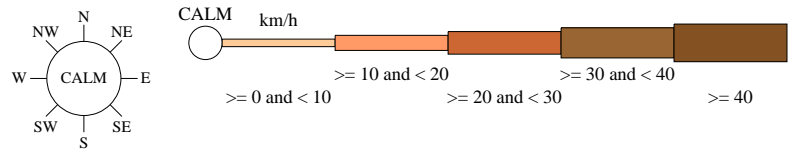

Rose of Wind direction versus Wind speed in km/h (01 Jan 1957 to 04 Dec 2019)

Custom times selected, refer to attached note for details

WILUNA

Site No: 013012 • Opened Jan 1898 • Closed Dec 2019 • Latitude: -26.5914° • Longitude: 120.2258° • Elevation 521m

An asterisk (*) indicates that calm is less than 0.5%.

Other important info about this analysis is available in the accompanying notes.

9 am Feb
1653 Total Observations

Calm 3%