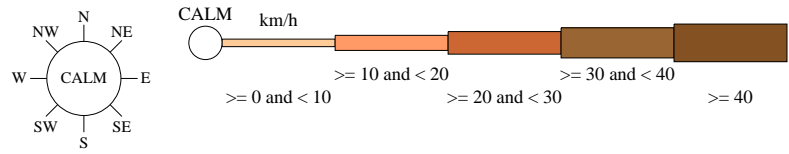

# Rose of Wind direction versus Wind speed in km/h (01 Jan 1957 to 04 Dec 2019)

Custom times selected, refer to attached note for details

## WILUNA

Site No: 013012 • Opened Jan 1898 • Closed Dec 2019 • Latitude: -26.5914° • Longitude: 120.2258° • Elevation 521m

An asterisk (\*) indicates that calm is less than 0.5%.

Other important info about this analysis is available in the accompanying notes.