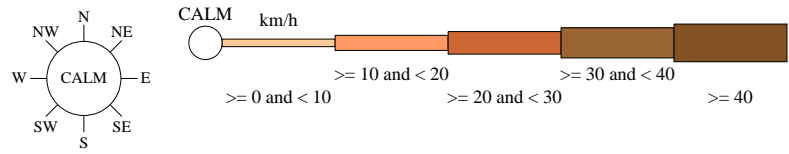

# Rose of Wind direction versus Wind speed in km/h (01 Jan 1957 to 04 Dec 2019)

Custom times selected, refer to attached note for details

## WILUNA

Site No: 013012 • Opened Jan 1898 • Closed Dec 2019 • Latitude: -26.5914° • Longitude: 120.2258° • Elevation 521m

An asterisk (\*) indicates that calm is less than 0.5%.  
Other important info about this analysis is available in the accompanying notes.