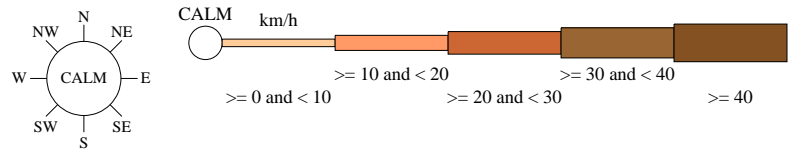

Rose of Wind direction versus Wind speed in km/h (01 Jan 1957 to 04 Dec 2019)

Custom times selected, refer to attached note for details

WILUNA

Site No: 013012 • Opened Jan 1898 • Closed Dec 2019 • Latitude: -26.5914° • Longitude: 120.2258° • Elevation 521m

An asterisk (*) indicates that calm is less than 0.5%.

Other important info about this analysis is available in the accompanying notes.

9 am Sep
1757 Total Observations

Calm 4%