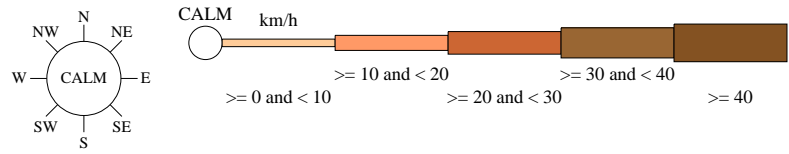

Rose of Wind direction versus Wind speed in km/h (01 Jan 1885 to 31 Dec 1941)

Custom times selected, refer to attached note for details

DARWIN POST OFFICE

Site No: 014016 • Opened Jan 1869 • Closed Dec 1962 • Latitude: -12.46° • Longitude: 130.84° • Elevation 24.m

An asterisk (*) indicates that calm is less than 0.5%.
Other important info about this analysis is available in the accompanying notes.

3 pm
20064 Total Observations

Calm 7%