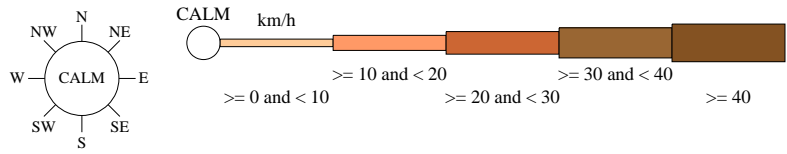

Rose of Wind direction versus Wind speed in km/h (01 Jan 1885 to 31 Dec 1941)

Custom times selected, refer to attached note for details

DARWIN POST OFFICE

Site No: 014016 • Opened Jan 1869 • Closed Dec 1962 • Latitude: -12.46° • Longitude: 130.84° • Elevation 24.m

An asterisk (*) indicates that calm is less than 0.5%.
Other important info about this analysis is available in the accompanying notes.

3 pm Aug
1721 Total Observations

Calm 5%