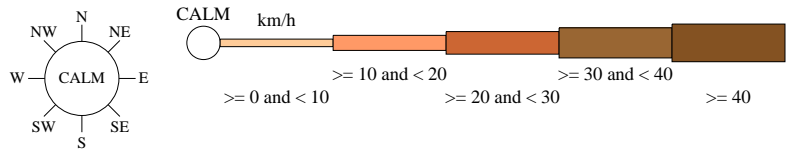

# Rose of Wind direction versus Wind speed in km/h (01 Jan 1885 to 31 Dec 1941)

Custom times selected, refer to attached note for details

## DARWIN POST OFFICE

Site No: 014016 • Opened Jan 1869 • Closed Dec 1962 • Latitude: -12.46° • Longitude: 130.84° • Elevation 24.m

An asterisk (\*) indicates that calm is less than 0.5%.  
Other important info about this analysis is available in the accompanying notes.