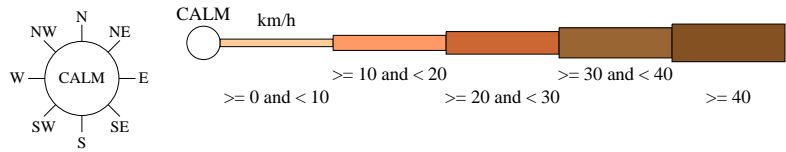

# Rose of Wind direction versus Wind speed in km/h (01 Jan 1885 to 31 Dec 1941)

Custom times selected, refer to attached note for details

## DARWIN POST OFFICE

Site No: 014016 • Opened Jan 1869 • Closed Dec 1962 • Latitude: -12.46° • Longitude: 130.84° • Elevation 24.m

An asterisk (\*) indicates that calm is less than 0.5%.  
Other important info about this analysis is available in the accompanying notes.