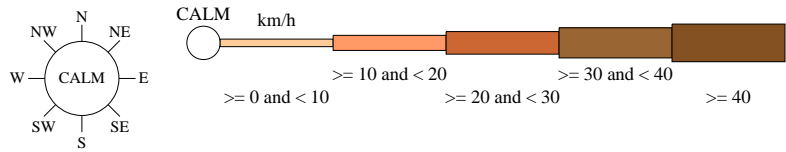

Rose of Wind direction versus Wind speed in km/h (01 Jan 1885 to 31 Dec 1941)

Custom times selected, refer to attached note for details

DARWIN POST OFFICE

Site No: 014016 • Opened Jan 1869 • Closed Dec 1962 • Latitude: -12.46° • Longitude: 130.84° • Elevation 24.m

An asterisk (*) indicates that calm is less than 0.5%.
Other important info about this analysis is available in the accompanying notes.

9 am Jul
1698 Total Observations

Calm 9%