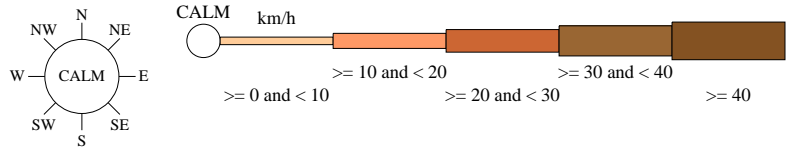

Rose of Wind direction versus Wind speed in km/h (24 Nov 1979 to 12 Aug 2019)

Custom times selected, refer to attached note for details

PIRLANGIMPI AIRPORT

Site No: 014142 • Opened Jan 1963 • Still Open • Latitude: -11.4021° • Longitude: 130.4217° • Elevation 18.m

An asterisk (*) indicates that calm is less than 0.5%.
Other important info about this analysis is available in the accompanying notes.