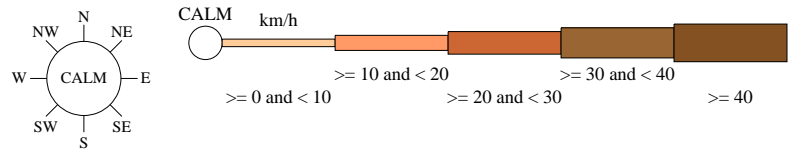

Rose of Wind direction versus Wind speed in km/h (01 Jan 1962 to 30 Apr 1975)

Custom times selected, refer to attached note for details

YIRRKALA MISSION

Site No: 014502 • Opened Jan 1936 • Closed Dec 1975 • Latitude: -12.25° • Longitude: 136.8833° • Elevation 9.m

An asterisk (*) indicates that calm is less than 0.5%.

Other important info about this analysis is available in the accompanying notes.

3 pm Mar
397 Total Observations

Calm 3%