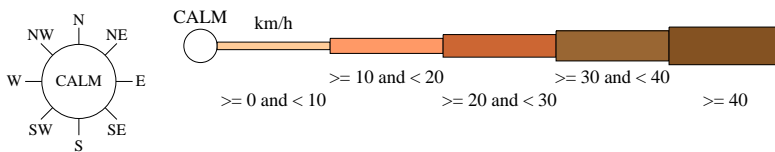

# Rose of Wind direction versus Wind speed in km/h (01 Jan 1957 to 31 Aug 1978)

Custom times selected, refer to attached note for details

## BORROLOOLA

Site No: 014710 • Opened Jan 1889 • Closed Dec 1978 • Latitude: -16.0667° • Longitude: 136.3° • Elevation 17m

An asterisk (\*) indicates that calm is less than 0.5%.

Other important info about this analysis is available in the accompanying notes.