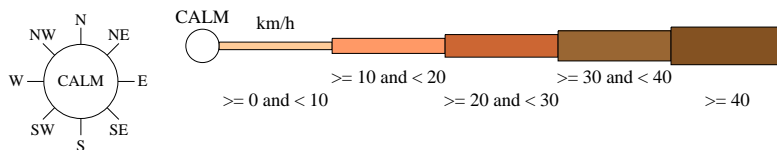

# Rose of Wind direction versus Wind speed in km/h (01 Jan 1965 to 10 Aug 2022)

Custom times selected, refer to attached note for details

## VICTORIA RIVER DOWNS

Site No: 014825 • Opened Jan 1885 • Still Open • Latitude: -16.403° • Longitude: 131.0145° • Elevation 88.m

An asterisk (\*) indicates that calm is less than 0.5%.

Other important info about this analysis is available in the accompanying notes.