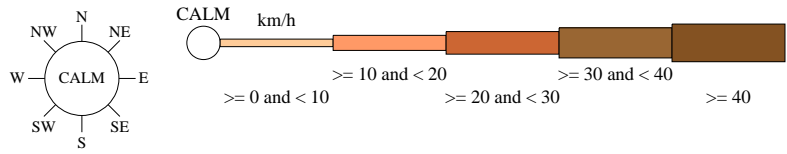

Rose of Wind direction versus Wind speed in km/h (01 Jan 1965 to 08 Nov 2019)

Custom times selected, refer to attached note for details

YUENDUMU

Site No: 015528 • Opened Jan 1952 • Still Open • Latitude: -22.2565° • Longitude: 131.8011° • Elevation 667m

An asterisk (*) indicates that calm is less than 0.5%.
Other important info about this analysis is available in the accompanying notes.

9 am Nov
1396 Total Observations

Calm 3%