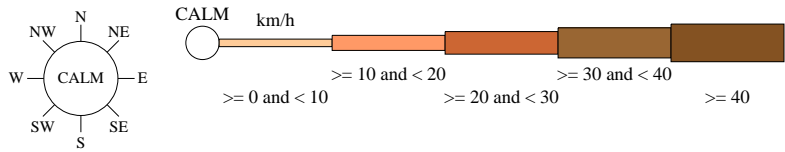

# Rose of Wind direction versus Wind speed in km/h (01 Dec 1967 to 11 Aug 2023)

Custom times selected, refer to attached note for details

## JERVOIS

Site No: 015602 • Opened Jan 1966 • Still Open • Latitude: -22.9494° • Longitude: 136.1442° • Elevation 328m

An asterisk (\*) indicates that calm is less than 0.5%.

Other important info about this analysis is available in the accompanying notes.