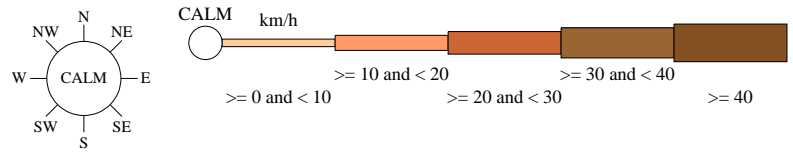

# Rose of Wind direction versus Wind speed in km/h (01 Apr 1939 to 31 May 1951)

Custom times selected, refer to attached note for details

## CEDUNA POST OFFICE

Site No: 018011 • Opened Jan 1906 • Closed Sep 1990 • Latitude: -32.1267° • Longitude: 133.6725° • Elevation 10m

An asterisk (\*) indicates that calm is less than 0.5%.

Other important info about this analysis is available in the accompanying notes.