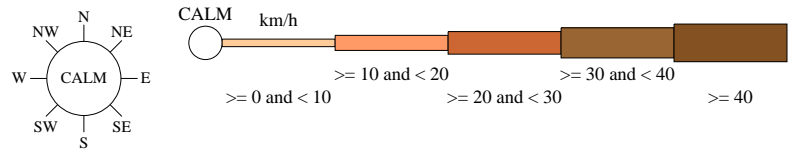

# Rose of Wind direction versus Wind speed in km/h (01 Apr 1939 to 31 May 1951)

Custom times selected, refer to attached note for details

## CEDUNA POST OFFICE

Site No: 018011 • Opened Jan 1906 • Closed Sep 1990 • Latitude: -32.1267° • Longitude: 133.6725° • Elevation 10m

An asterisk (\*) indicates that calm is less than 0.5%.

Other important info about this analysis is available in the accompanying notes.