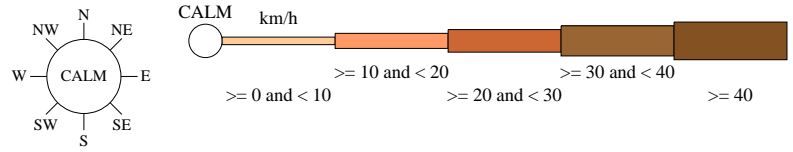

Rose of Wind direction versus Wind speed in km/h (10 Feb 1930 to 12 Aug 2021)

Custom times selected, refer to attached note for details

KYANCUTTA

Site No: 018044 • Opened Jun 1930 • Still Open • Latitude: -33.1337° • Longitude: 135.5521° • Elevation 59m

An asterisk (*) indicates that calm is less than 0.5%.

Other important info about this analysis is available in the accompanying notes.

3 pm Dec
2360 Total Observations

Calm 2%