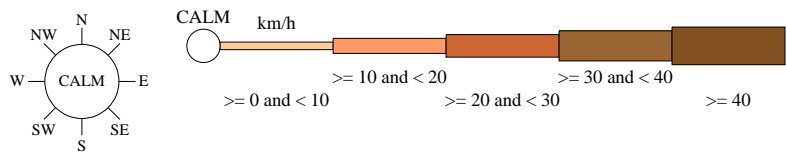

Rose of Wind direction versus Wind speed in km/h (01 Jan 1957 to 06 Jul 2001)

Custom times selected, refer to attached note for details

WHYALLA (NORRIE)

Site No: 018103 • Opened Jan 1906 • Closed Jul 2001 • Latitude: -33.0303° • Longitude: 137.5328° • Elevation 13.m

An asterisk (*) indicates that calm is less than 0.5%.

Other important info about this analysis is available in the accompanying notes.

3 pm Mar
1365 Total Observations

Calm 2%