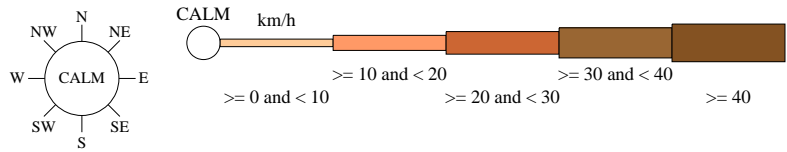

Rose of Wind direction versus Wind speed in km/h (01 Jan 1957 to 06 Jul 2001)

Custom times selected, refer to attached note for details

WHYALLA (NORRIE)

Site No: 018103 • Opened Jan 1906 • Closed Jul 2001 • Latitude: -33.0303° • Longitude: 137.5328° • Elevation 13.m

An asterisk (*) indicates that calm is less than 0.5%.

Other important info about this analysis is available in the accompanying notes.

9 am Aug
1354 Total Observations

Calm 12%