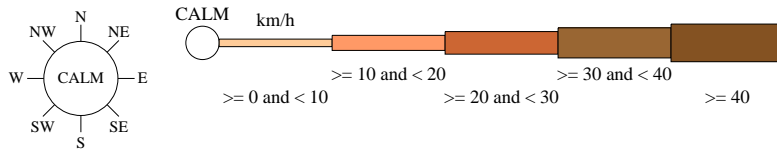

Rose of Wind direction versus Wind speed in km/h (01 Jan 1957 to 06 Jul 2001)

Custom times selected, refer to attached note for details

WHYALLA (NORRIE)

Site No: 018103 • Opened Jan 1906 • Closed Jul 2001 • Latitude: -33.0303° • Longitude: 137.5328° • Elevation 13.m

An asterisk (*) indicates that calm is less than 0.5%.

Other important info about this analysis is available in the accompanying notes.

9 am Aug
1354 Total Observations

Calm 12%