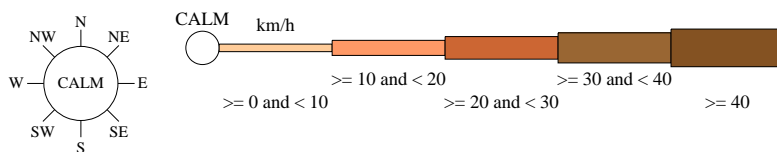

Rose of Wind direction versus Wind speed in km/h (01 Jan 1962 to 30 Jun 1994)

Custom times selected, refer to attached note for details

YUNTA

Site No: 020026 • Opened Oct 1888 • Closed Dec 1996 • Latitude: -32.5819° • Longitude: 139.5611° • Elevation 303m

An asterisk (*) indicates that calm is less than 0.5%.

Other important info about this analysis is available in the accompanying notes.

3 pm Nov
798 Total Observations

Calm 2%