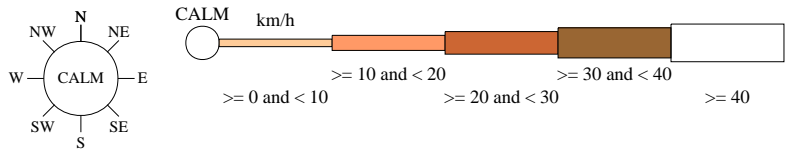

# Rose of Wind direction versus Wind speed in km/h (01 Jan 1962 to 30 Jun 1994)

Custom times selected, refer to attached note for details

## YUNTA

Site No: 020026 • Opened Oct 1888 • Closed Dec 1996 • Latitude: -32.5819° • Longitude: 139.5611° • Elevation 303m

An asterisk (\*) indicates that calm is less than 0.5%.

Other important info about this analysis is available in the accompanying notes.