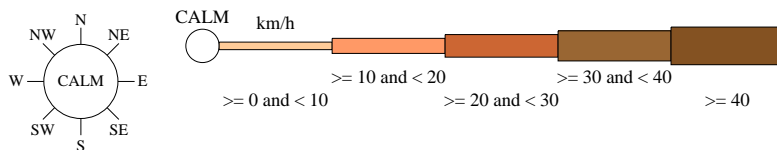

# Rose of Wind direction versus Wind speed in km/h (23 Jul 1998 to 13 Aug 2021)

Custom times selected, refer to attached note for details

## SNOWTOWN (RAYVILLE PARK)

Site No: 021133 • Opened Jul 1998 • Still Open • Latitude: -33.7676° • Longitude: 138.2182° • Elevation 109.m

An asterisk (\*) indicates that calm is less than 0.5%.

Other important info about this analysis is available in the accompanying notes.