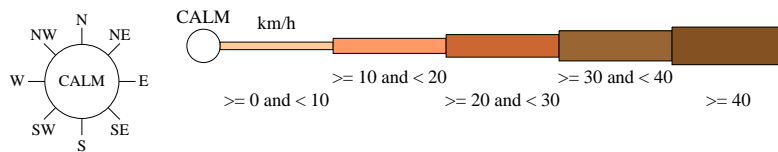

Rose of Wind direction versus Wind speed in km/h (23 Jul 1998 to 11 Aug 2023)

Custom times selected, refer to attached note for details

SNOWTOWN (RAYVILLE PARK)

Site No: 021133 • Opened Jul 1998 • Still Open • Latitude: -33.7676° • Longitude: 138.2182° • Elevation 109.m

An asterisk (*) indicates that calm is less than 0.5%.

Other important info about this analysis is available in the accompanying notes.

9 am Feb
937 Total Observations

Calm 2%