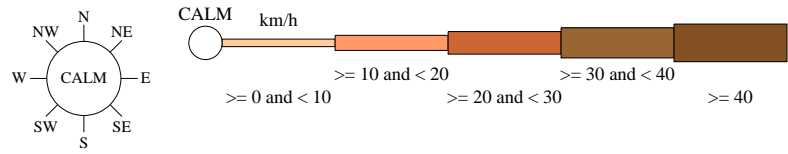

Rose of Wind direction versus Wind speed in km/h (23 Jul 1998 to 13 Aug 2021)

Custom times selected, refer to attached note for details

SNOWTOWN (RAYVILLE PARK)

Site No: 021133 • Opened Jul 1998 • Still Open • Latitude: -33.7676° • Longitude: 138.2182° • Elevation 109.m

An asterisk (*) indicates that calm is less than 0.5%.

Other important info about this analysis is available in the accompanying notes.

9 am Mar
917 Total Observations

Calm 6%