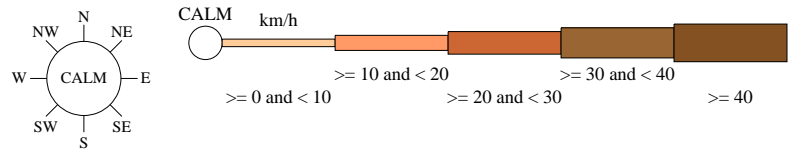

# Rose of Wind direction versus Wind speed in km/h (01 Jan 1962 to 30 Nov 1984)

Custom times selected, refer to attached note for details

## PARNDANA EAST RESEARCH STATION

Site No: 022814 • Opened Jan 1954 • Closed Dec 1984 • Latitude: -35.8° • Longitude: 137.3333° • Elevation 155m

An asterisk (\*) indicates that calm is less than 0.5%.

Other important info about this analysis is available in the accompanying notes.