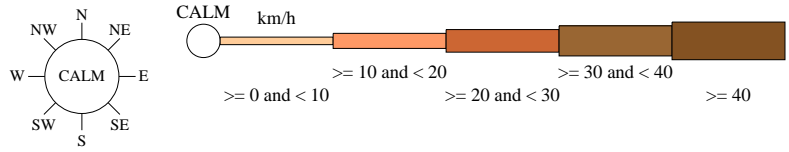

# Rose of Wind direction versus Wind speed in km/h (01 Jan 1955 to 10 Aug 2023)

Custom times selected, refer to attached note for details

## ADELAIDE (WEST TERRACE / NGAYIRDAPIRA)

Site No: 023000 • Opened Jan 1839 • Still Open • Latitude: -34.9257° • Longitude: 138.5832° • Elevation 29.3m

An asterisk (\*) indicates that calm is less than 0.5%.  
Other important info about this analysis is available in the accompanying notes.