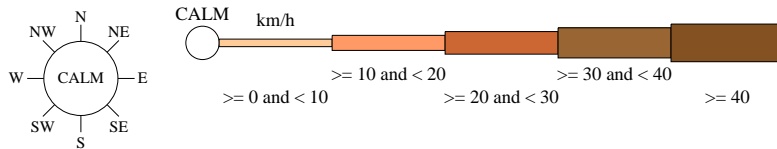

Rose of Wind direction versus Wind speed in km/h (01 Jan 1955 to 11 Aug 2023)

Custom times selected, refer to attached note for details

ADELAIDE (WEST TERRACE / NGAYIRDAPIRA)

Site No: 023000 • Opened Jan 1839 • Still Open • Latitude: -34.9257° • Longitude: 138.5832° • Elevation 29.3m

An asterisk (*) indicates that calm is less than 0.5%.
Other important info about this analysis is available in the accompanying notes.

3 pm Nov
988 Total Observations

Calm 1%