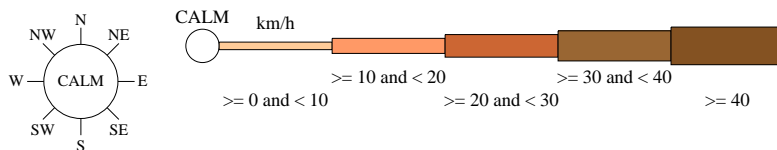

Rose of Wind direction versus Wind speed in km/h (01 Jan 1955 to 11 Aug 2021)

Custom times selected, refer to attached note for details

ADELAIDE (WEST TERRACE / NGAYIRDAPIRA)

Site No: 023000 • Opened Jan 1839 • Still Open • Latitude: -34.9257° • Longitude: 138.5832° • Elevation 29.3m

An asterisk (*) indicates that calm is less than 0.5%.

Other important info about this analysis is available in the accompanying notes.