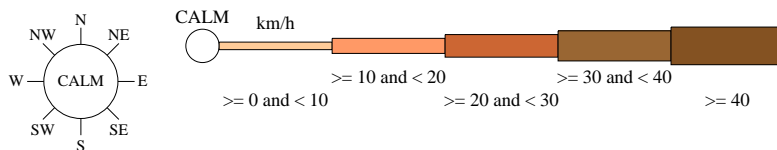

# Rose of Wind direction versus Wind speed in km/h (16 Feb 1955 to 11 Aug 2019)

Custom times selected, refer to attached note for details

## ADELAIDE AIRPORT

Site No: 023034 • Opened Feb 1955 • Still Open • Latitude: -34.9524° • Longitude: 138.5196° • Elevation 2m

An asterisk (\*) indicates that calm is less than 0.5%.

Other important info about this analysis is available in the accompanying notes.