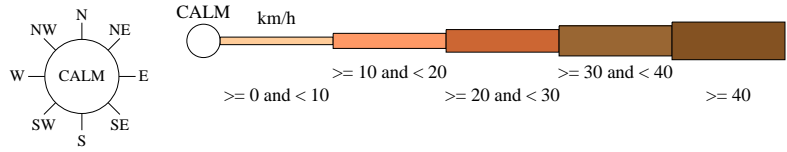

Rose of Wind direction versus Wind speed in km/h (01 Jan 1957 to 31 Dec 1988)

Custom times selected, refer to attached note for details

ADELAIDE (PARAFIELD PLANT INTRODUCTION C)

Site No: 023037 • Opened Jan 1907 • Closed Jun 1995 • Latitude: -34.7833° • Longitude: 138.6242° • Elevation 16m

An asterisk (*) indicates that calm is less than 0.5%.

Other important info about this analysis is available in the accompanying notes.