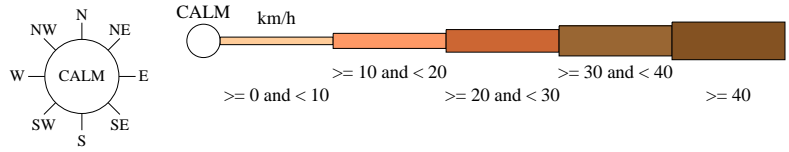

Rose of Wind direction versus Wind speed in km/h (05 Jul 1966 to 31 Dec 1994)

Custom times selected, refer to attached note for details

ADELAIDE (NORTHFIELD RESEARCH CENTRE)

Site No: 023057 • Opened Jan 1965 • Closed Dec 1994 • Latitude: -34.8533° • Longitude: 138.6517° • Elevation 77m

An asterisk (*) indicates that calm is less than 0.5%.
Other important info about this analysis is available in the accompanying notes.

3 pm Apr
268 Total Observations

Calm 1%