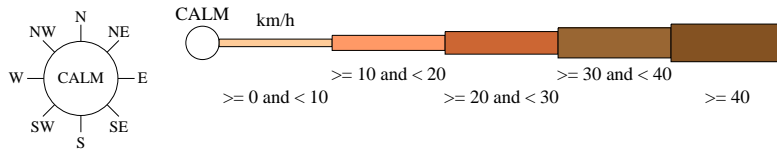

Rose of Wind direction versus Wind speed in km/h (05 Jul 1966 to 31 Dec 1994)

Custom times selected, refer to attached note for details

ADELAIDE (NORTHFIELD RESEARCH CENTRE)

Site No: 023057 • Opened Jan 1965 • Closed Dec 1994 • Latitude: -34.8533° • Longitude: 138.6517° • Elevation 77m

An asterisk (*) indicates that calm is less than 0.5%.

Other important info about this analysis is available in the accompanying notes.

3 pm Mar
336 Total Observations

Calm 1%