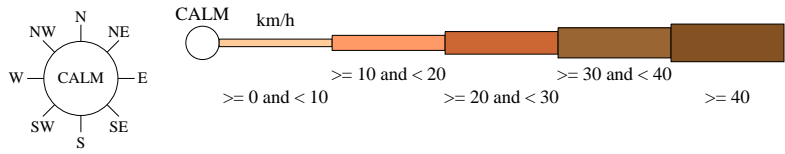

Rose of Wind direction versus Wind speed in km/h (01 Feb 1977 to 31 Jul 2020)

Custom times selected, refer to attached note for details

ADELAIDE (KENT TOWN)

Site No: 023090 • Opened Jan 1977 • Closed Jul 2020 • Latitude: -34.9211° • Longitude: 138.6216° • Elevation 48m

An asterisk (*) indicates that calm is less than 0.5%.

Other important info about this analysis is available in the accompanying notes.

3 pm Jul
1487 Total Observations

Calm 1%