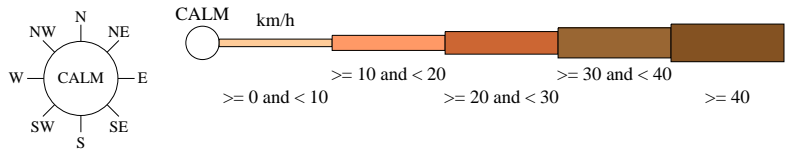

Rose of Wind direction versus Wind speed in km/h (01 Feb 1977 to 31 Jul 2020)

Custom times selected, refer to attached note for details

ADELAIDE (KENT TOWN)

Site No: 023090 • Opened Jan 1977 • Closed Jul 2020 • Latitude: -34.9211° • Longitude: 138.6216° • Elevation 48m

An asterisk (*) indicates that calm is less than 0.5%.

Other important info about this analysis is available in the accompanying notes.

3 pm May
1485 Total Observations

Calm 1%