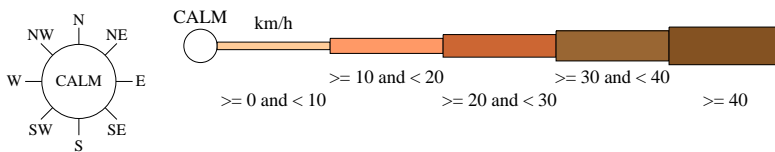

Rose of Wind direction versus Wind speed in km/h (01 Feb 1977 to 31 Jul 2020)

Custom times selected, refer to attached note for details

ADELAIDE (KENT TOWN)

Site No: 023090 • Opened Jan 1977 • Closed Jul 2020 • Latitude: -34.9211° • Longitude: 138.6216° • Elevation 48m

An asterisk (*) indicates that calm is less than 0.5%.
Other important info about this analysis is available in the accompanying notes.

3 pm Nov
1381 Total Observations

Calm 1%