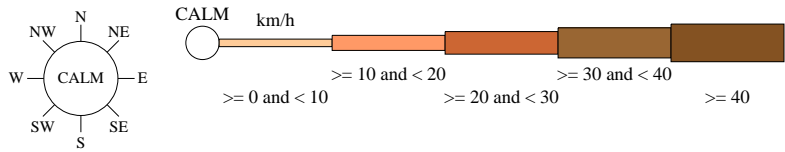

Rose of Wind direction versus Wind speed in km/h (01 Feb 1977 to 31 Jul 2020)

Custom times selected, refer to attached note for details

ADELAIDE (KENT TOWN)

Site No: 023090 • Opened Jan 1977 • Closed Jul 2020 • Latitude: -34.9211° • Longitude: 138.6216° • Elevation 48m

An asterisk (*) indicates that calm is less than 0.5%.

Other important info about this analysis is available in the accompanying notes.

9 am Jun
1440 Total Observations

Calm 21%