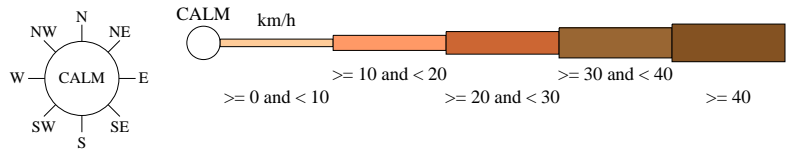

Rose of Wind direction versus Wind speed in km/h (01 Feb 1977 to 31 Jul 2020)

Custom times selected, refer to attached note for details

ADELAIDE (KENT TOWN)

Site No: 023090 • Opened Jan 1977 • Closed Jul 2020 • Latitude: -34.9211° • Longitude: 138.6216° • Elevation 48m

An asterisk (*) indicates that calm is less than 0.5%.

Other important info about this analysis is available in the accompanying notes.

9 am Oct
1421 Total Observations

Calm 3%