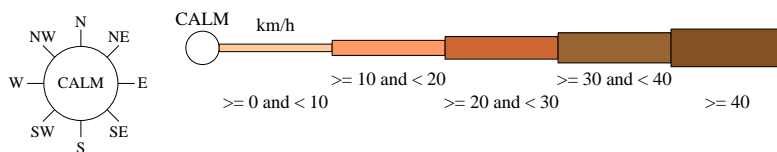

# Rose of Wind direction versus Wind speed in km/h (01 Jan 1957 to 28 Feb 1999)

Custom times selected, refer to attached note for details

## NURIOOTPA COMPARISON

Site No: 023321 • Opened Jan 1952 • Closed Mar 1999 • Latitude: -34.4767° • Longitude: 139.0047° • Elevation 274m

An asterisk (\*) indicates that calm is less than 0.5%.

Other important info about this analysis is available in the accompanying notes.