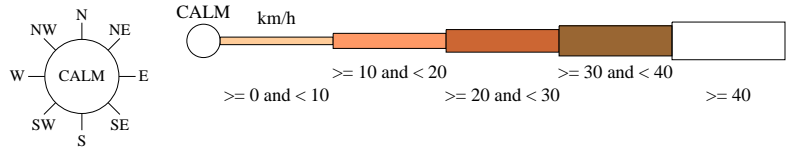

Rose of Wind direction versus Wind speed in km/h (28 Aug 1996 to 11 Aug 2018)

Custom times selected, refer to attached note for details

NURIOOTPA PIRSA

Site No: 023373 • Opened Aug 1996 • Still Open • Latitude: -34.4761° • Longitude: 139.0056° • Elevation 275m

An asterisk (*) indicates that calm is less than 0.5%.

Other important info about this analysis is available in the accompanying notes.

3 pm Dec
801 Total Observations

Calm *