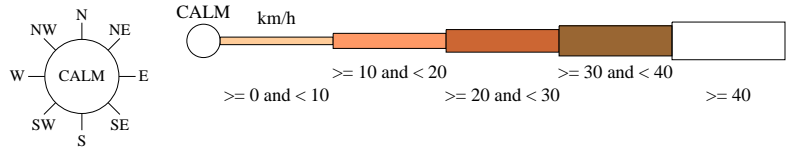

Rose of Wind direction versus Wind speed in km/h (28 Aug 1996 to 11 Aug 2018)

Custom times selected, refer to attached note for details

NURIOOTPA PIRSA

Site No: 023373 • Opened Aug 1996 • Still Open • Latitude: -34.4761° • Longitude: 139.0056° • Elevation 275m

An asterisk (*) indicates that calm is less than 0.5%.

Other important info about this analysis is available in the accompanying notes.

3 pm Jul
804 Total Observations

Calm 1%